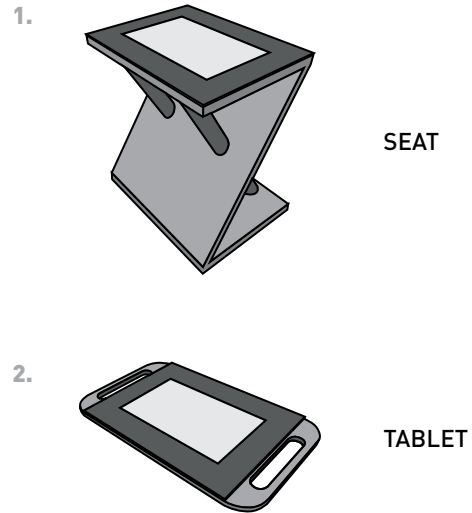

Place your feet next to S-Tool and raise your heels.

Find the width of the sit bones, adding the two numbers found.

SIT BONES MEASUREMENT TOOL

STOOL **SMP** Available in two versions

Sit on the S-Tool with the straight back.

Highlight with the fingers the center of the two imprints.

Saddle Finder shows the most suitable models based on the data entered.