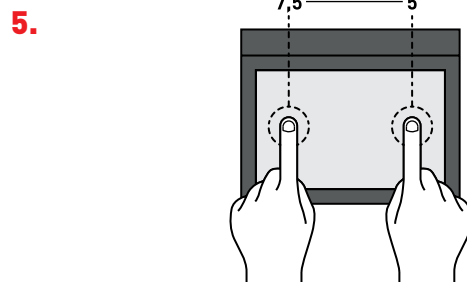

Place your feet next to S-Tool and raise your heels.

Find the width of the sit bones, adding the two numbers found.

SIT BONES MEASUREMENT TOOL

STOOL **SMP** Available in two versions

Sit on the S-Tool with the straight back.

Highlight with the fingers the center of the two imprints.

Saddle Finder shows the most suitable models based on the data entered.