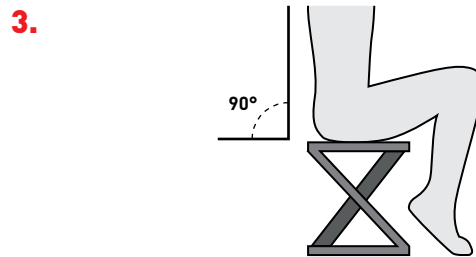

Place your feet next to S-Tool and raise your heels.

Find the width of the sit bones, adding the two numbers found.

SIT BONES MEASUREMENT TOOL

STOOL **SMP** Available in two versions

Sit on the S-Tool with the straight back.