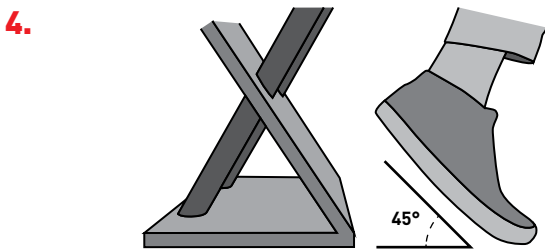

Place your feet next to S-Tool and raise your heels.

Find the width of the sit bones, adding the two numbers found.

SIT BONES MEASUREMENT TOOL

STOOL **SMP** Available in two versions

Sit on the S-Tool with the straight back.

Highlight with the fingers the center of the two imprints.

Saddle Finder shows the most suitable models based on the data entered.