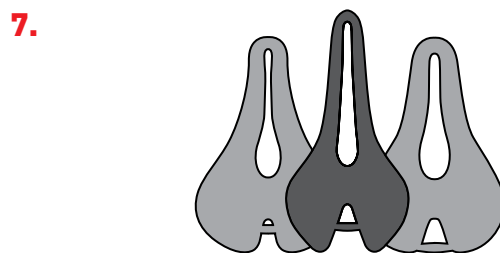

Place your feet next to S-Tool and raise your heels.

Find the width of the sit bones, adding the two numbers found.

SIT BONES MEASUREMENT TOOL

STOOL **SMP** Available in two versions

Sit on the S-Tool with the straight back.

Highlight with the fingers the center of the two imprints.

Saddle Finder shows the most suitable models based on the data entered.