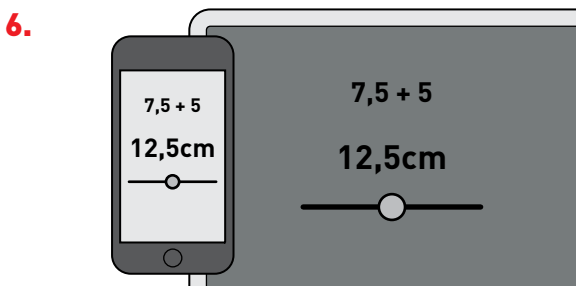

Place your feet next to S-Tool and raise your heels.

Find the width of the sit bones, adding the two numbers found.

SIT BONES MEASUREMENT TOOL

STOOL **SMP** Available in two versions

Sit on the S-Tool with the straight back.