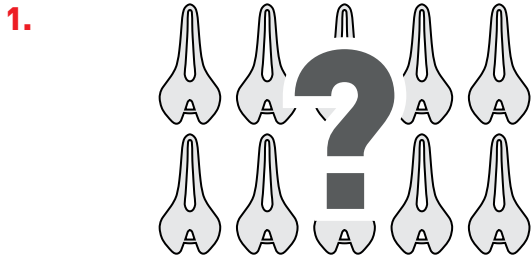

SADDLE FINDER

HOW IT WORKS

Saddle Finder helps cyclists and retailers to find the SMP models best suited to their needs.

Download the "Selle SMP" app available for iOS and Android or connect to www.sellesmp.com/saddlefinder

Place your feet next to S-Tool and raise your heels.

Find the width of the sit bones, adding the two numbers found.

SIT BONES MEASUREMENT TOOL

STOOL **SMP** Available in two versions

Sit on the S-Tool with the straight back.

Highlight with the fingers the center of the two imprints.

Saddle Finder shows the most suitable models based on the data entered.